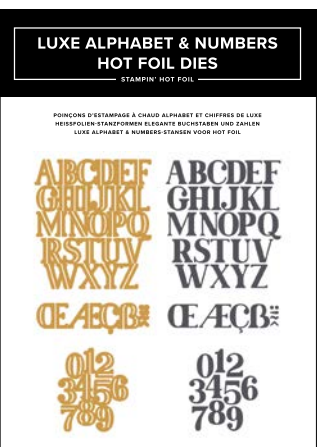

**LUXE ALPHABET & NUMBERS
170044 | $63.00**
6 dies. Largest cutting die:
3-1/4" x 4-3/8" (8.3 x 11.1 cm).
Largest Hot Foil die:
3-7/8" x 4-3/8" (9.8 x 11.1 cm).