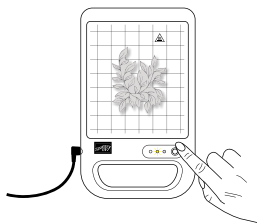

**STAMPIN' HOT FOIL ROLLS
 \$16.50**
 2 rolls. Width: 5" (12.7 cm).
 Length: 5 yards (4.6 m).
 Acid free.

- 170066 • GOLD
- 170067 • SILVER
- 170068 • LIGHT PINK

REPLACEMENTS

STAMPIN' HOT FOIL MAGNETIC PICK-UP TOOL
 170020 | \$15.00
 1 tool. Safely remove hot dies from the Stampin' Hot Foil System platform. 6-3/4" (17.2 cm) long.

STAMPIN' HOT FOIL SHIM & SPACER
 170018 | \$30.00
 2 replacement plates for the Stampin' Hot Foil System: 1 shim, 1 spacer. Heat-resistant acrylic. 6-1/2" x 8-1/4" (16.5 x 21 cm).

LET'S FOIL!

FULL OPERATING INSTRUCTIONS ARE INCLUDED IN THE SYSTEM'S PACKAGING.