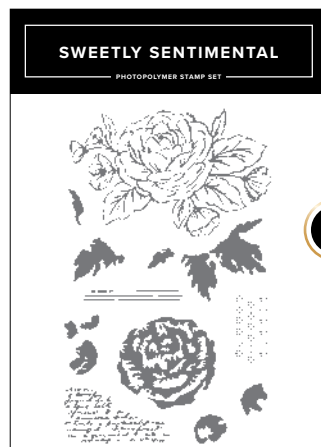

SWEETLY SENTIMENTAL BUNDLE • 170053 | ~~$86.00~~ $77.25

STAMP SET • 170050 | $41.00 • 11 stamps.
DIES • 170052 | $45.00
2 dies. Largest cutting die: 2-3/4" x 4" (7 x 10.2 cm).
Largest Hot Foil die: 2-5/8" x 3-7/8" (6.7 x 9.8 cm).

SAVE
10%
ON ALL
BUNDLES!