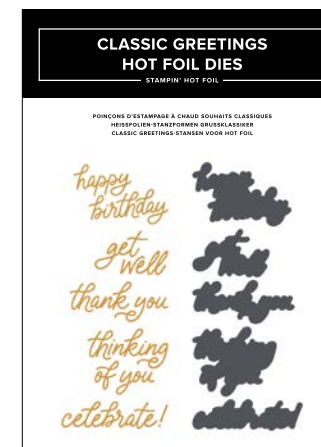

**CLASSIC GREETINGS
170042 | $49.00**
10 dies. Largest cutting die:
2-3/4" x 2-1/2" (7 x 6.4 cm).
Largest Hot Foil die:
2-3/4" x 2-5/8" (7 x 6.7 cm).